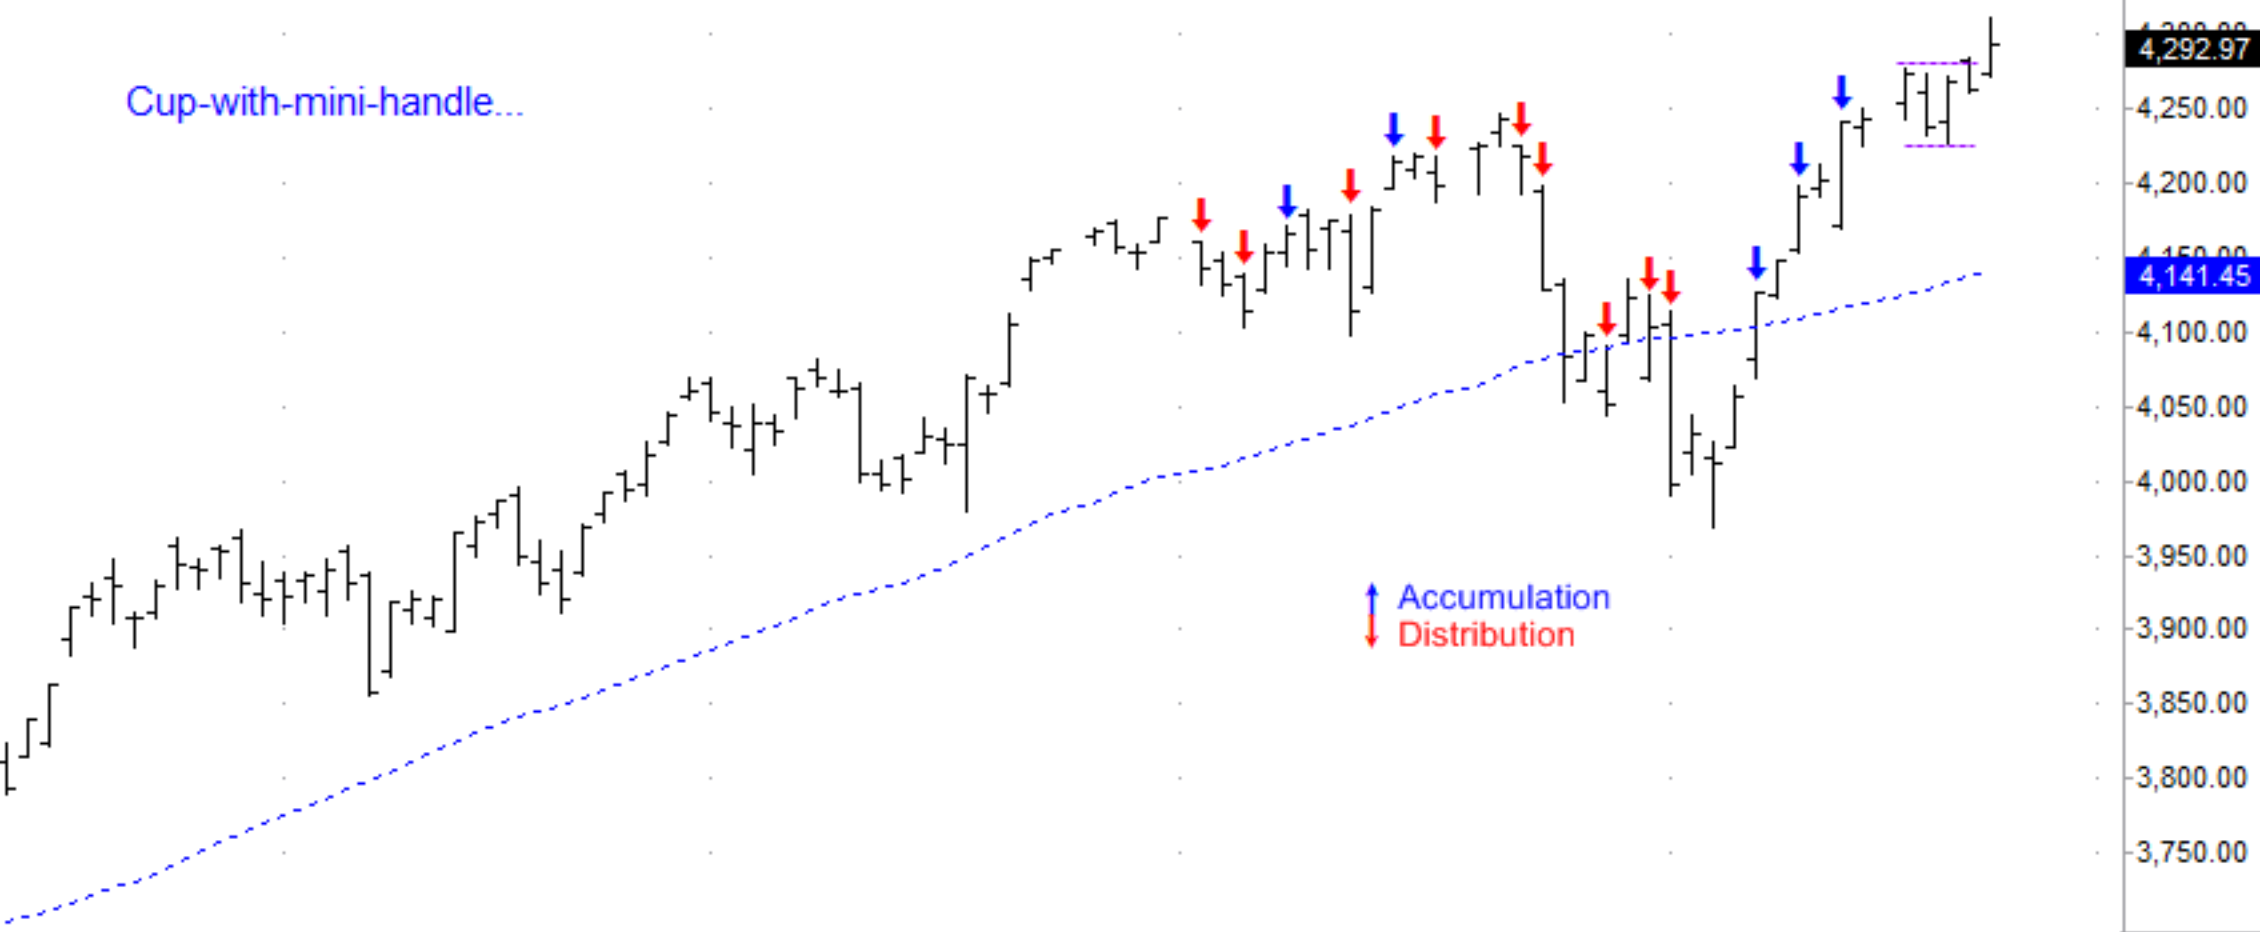

Cup-with-mini-handle...

Volume Avg (50,50,Blue,Red) 2097518.00 1936653.76

4,300.00
4,292.97
4,250.00
4,200.00
4,150.00
4,141.45
4,100.00
4,050.00
4,000.00
3,950.00
3,900.00
3,850.00
3,800.00
3,750.00
2,600,000
2,200,000
2,097,518
1,936,654
1,000,000
1,400,000
1,000,000