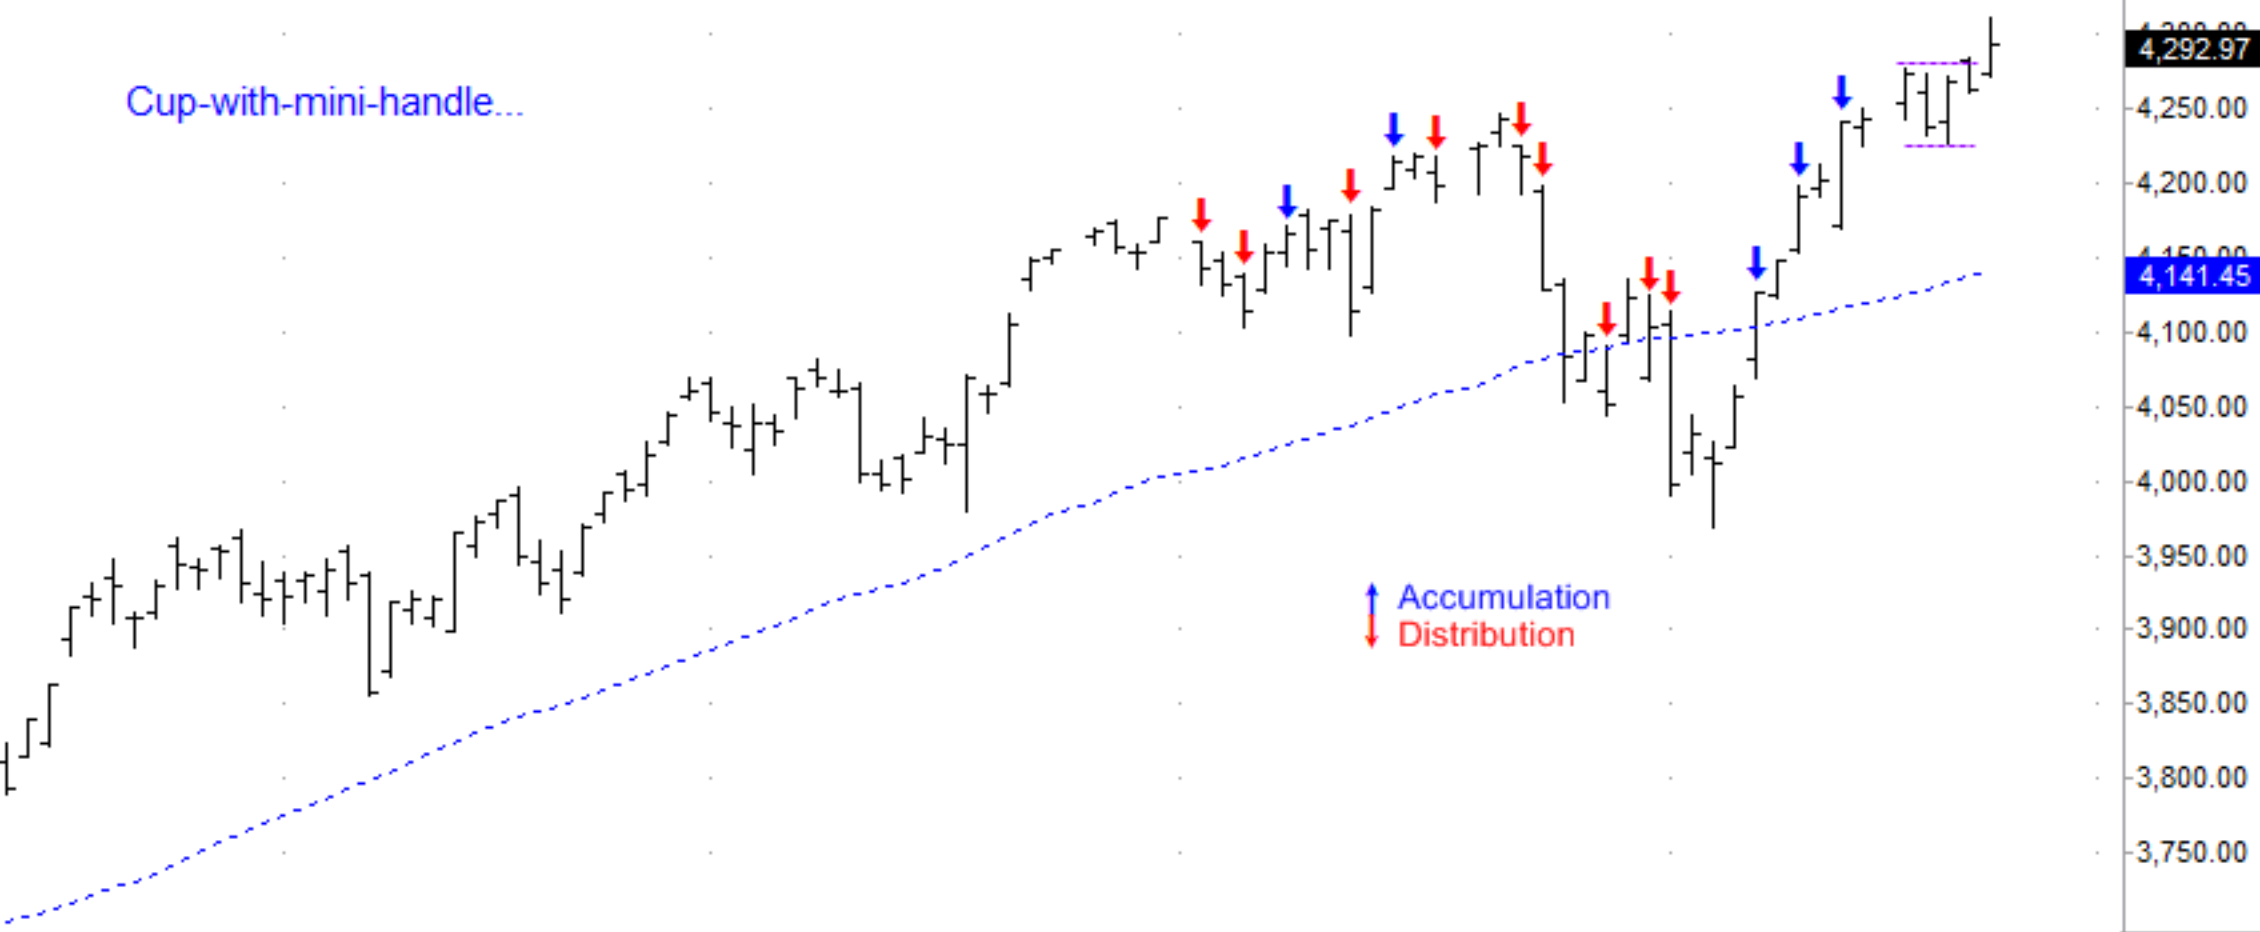

Cup-with-mini-handle...

Volume Avg (50,50,Blue,Red) 2097518.00 1936653.76

4,300.00
4,292.97
4,250.00
4,200.00
4,150.00
4,141.45
4,100.00
4,050.00
4,000.00
3,950.00
3,900.00
3,850.00
3,800.00
3,750.00
2,600,000
2,200,000
2,097,518
1,936,654
1,000,000
1,400,000