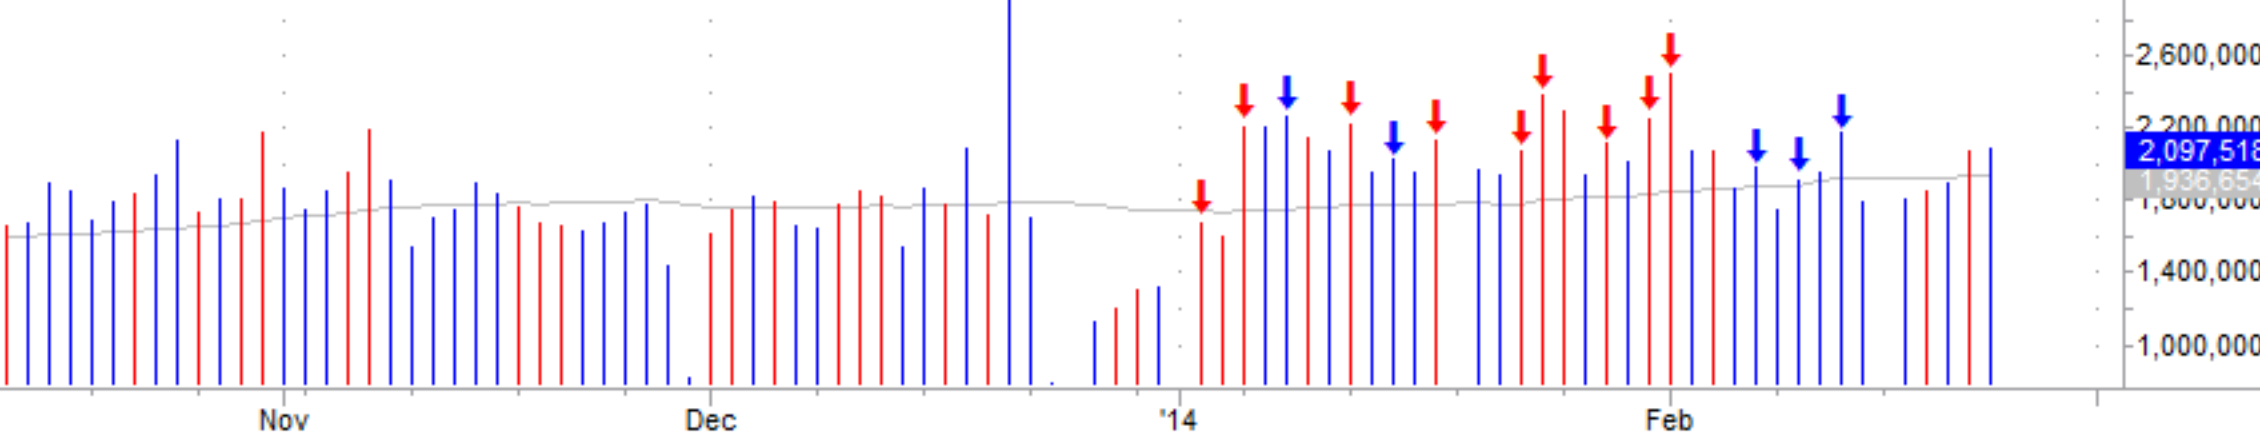

Cup-with-mini-handle...

Volume Avg (50,50,Blue,Red) 2097518.00 1936653.76

4,300.00
4,292.97
4,250.00
4,200.00
4,150.00
4,141.45
4,100.00
4,050.00
4,000.00
3,950.00
3,900.00
3,850.00
3,800.00
3,750.00
2,600,000
2,200,000
2,097,518
1,936,654
1,000,000
1,400,000
1,000,000