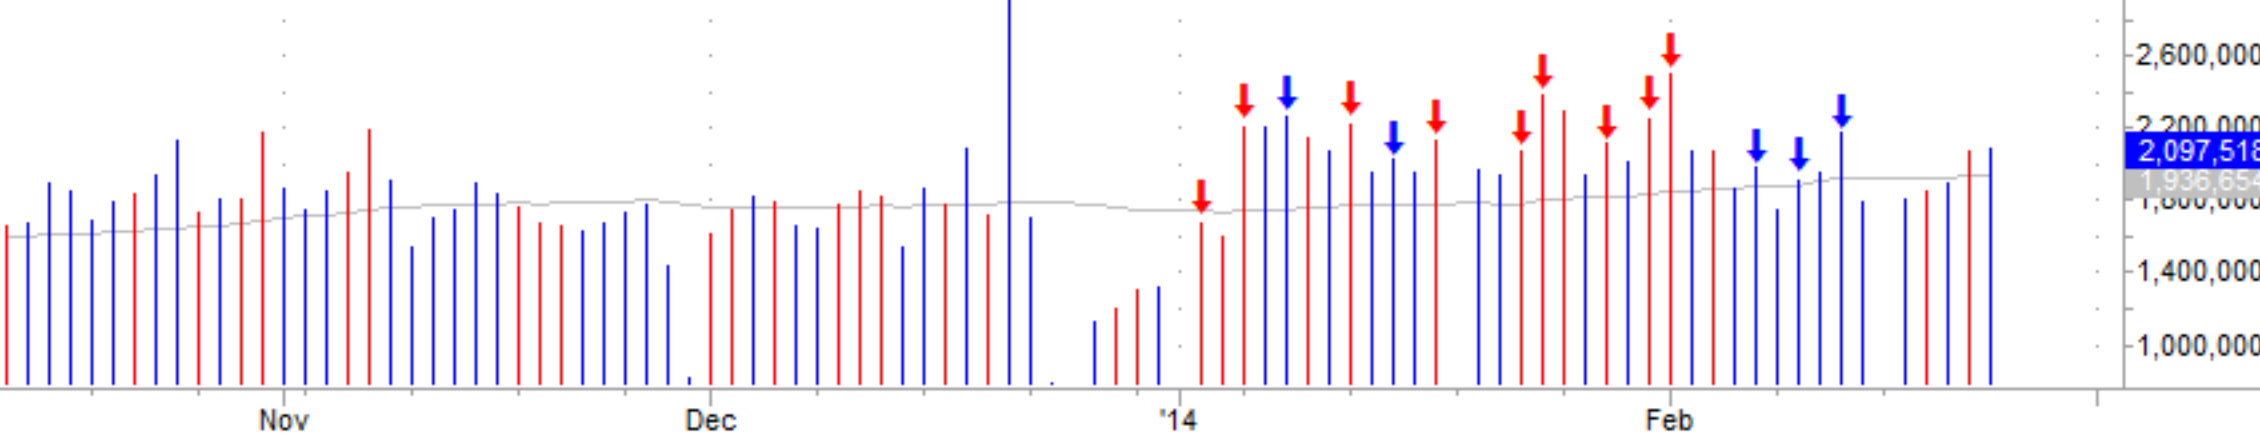

Cup-with-mini-handle...

Volume Avg (50,50,Blue,Red) 2097518.00 1936653.76

4,300.00
4,292.97
4,250.00
4,200.00
4,150.00
4,141.45
4,100.00
4,050.00
4,000.00
3,950.00
3,900.00
3,850.00
3,800.00
3,750.00
2,600,000
2,200,000
2,097,518
1,936,654
1,000,000
1,400,000